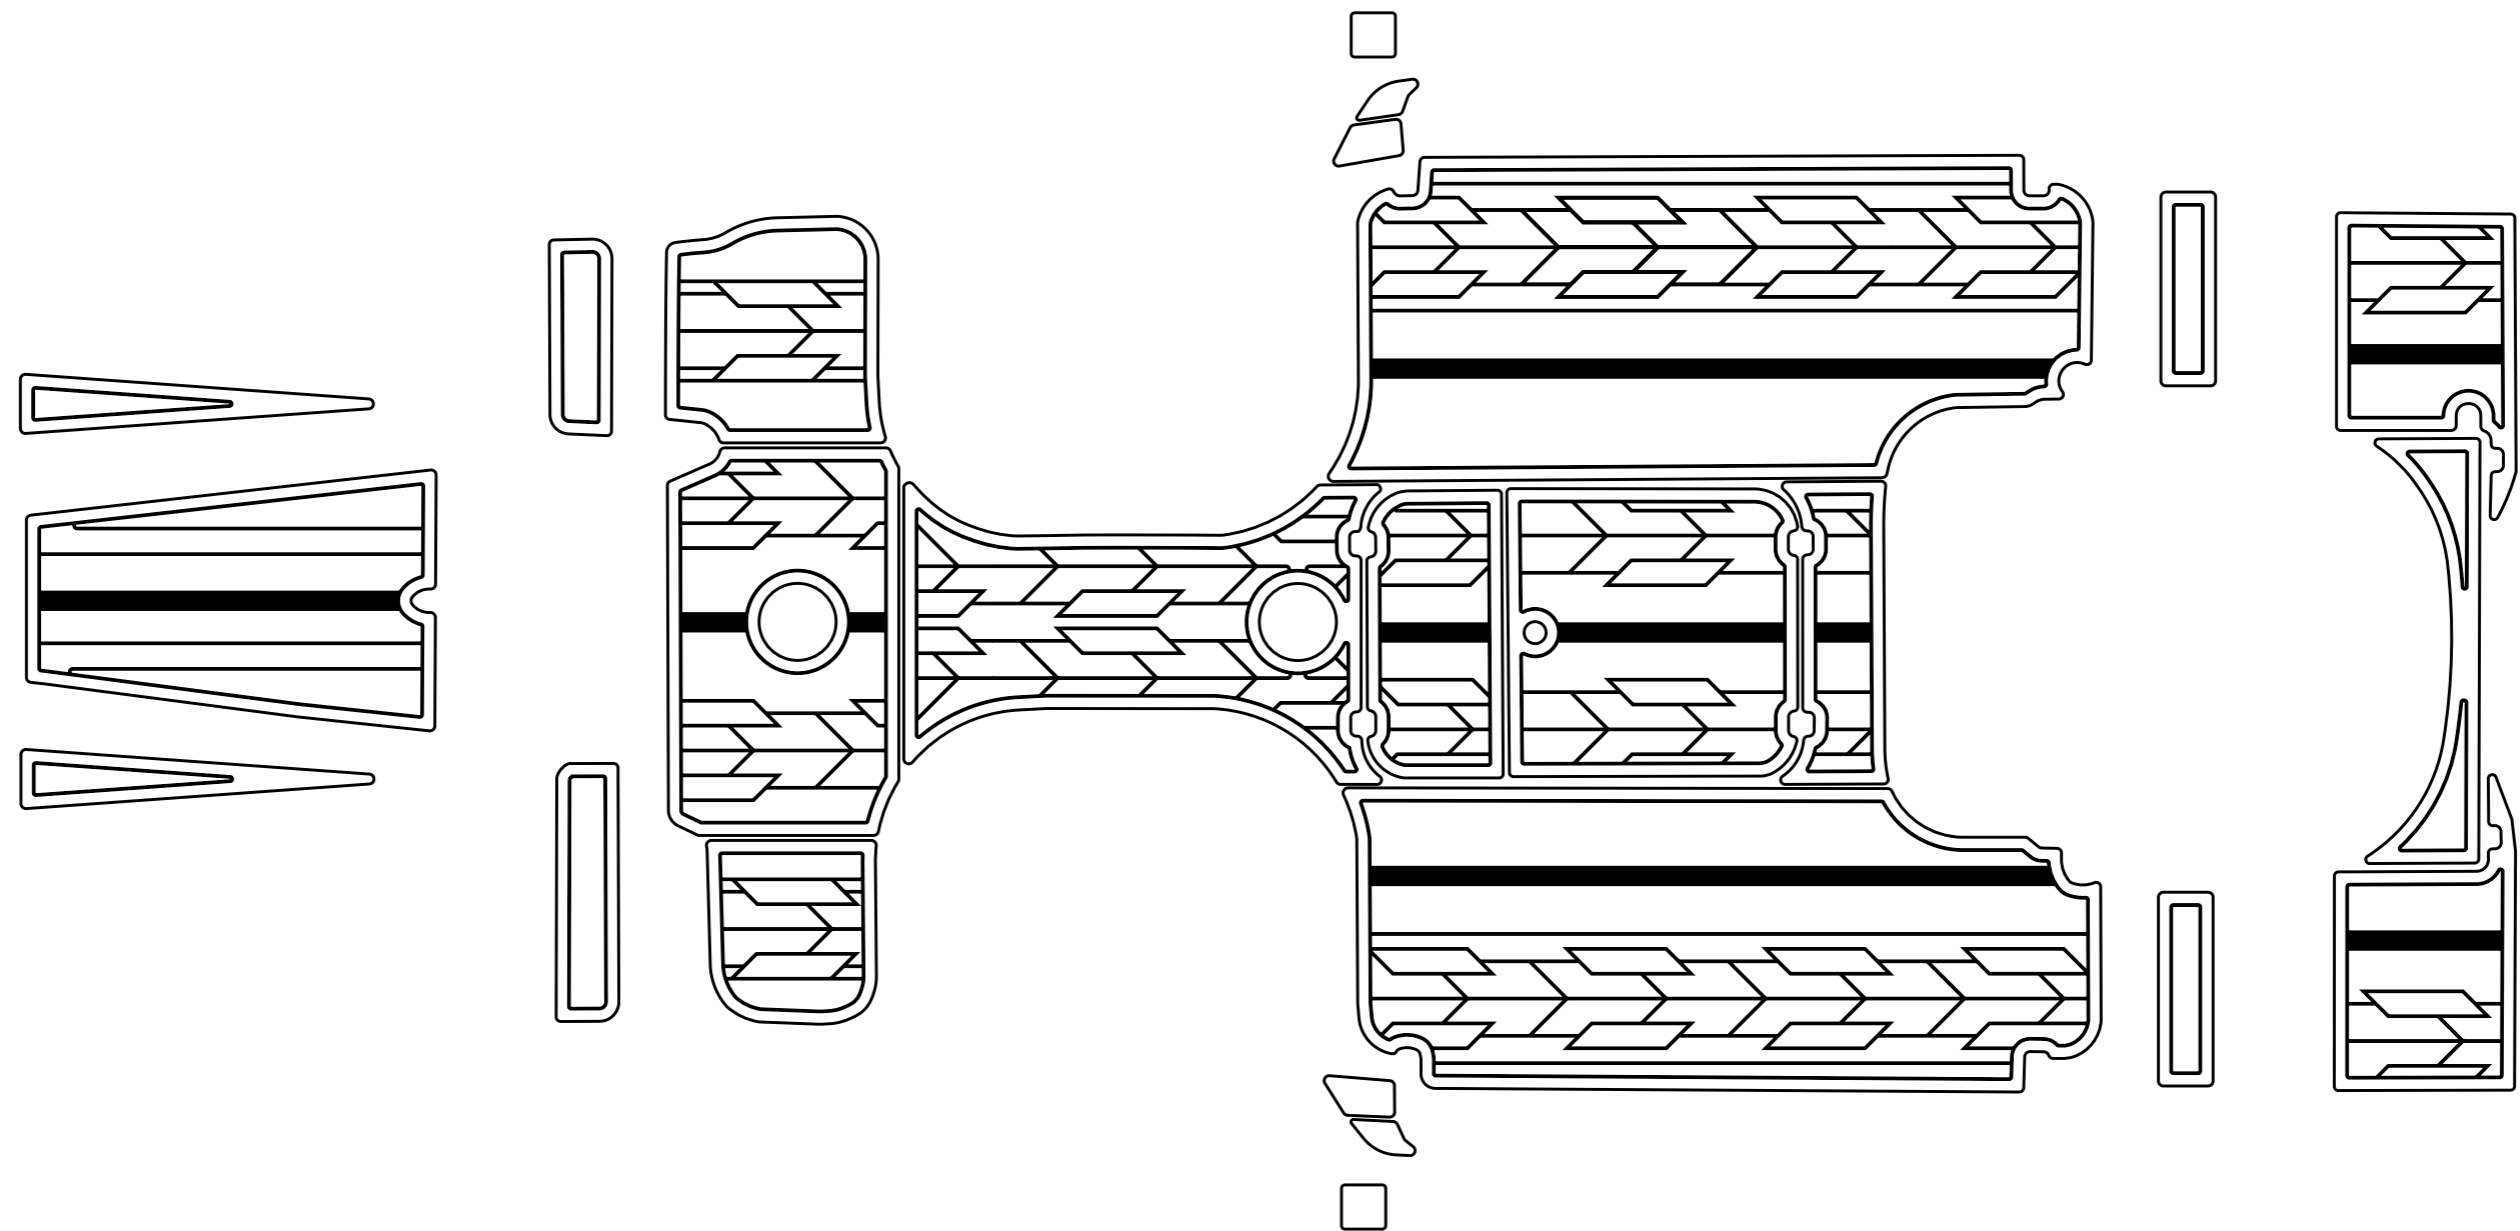

|                         |                              |
|-------------------------|------------------------------|
| <b>Make</b>             | Whittley                     |
| <b>Model</b>            | SL22                         |
| <b>Year</b>             | N/A                          |
| <b>Area of Coverage</b> | Main Floor, Cabin, Rear Step |
| <b>Design</b>           | Custom                       |

← GRAIN DIRECTION